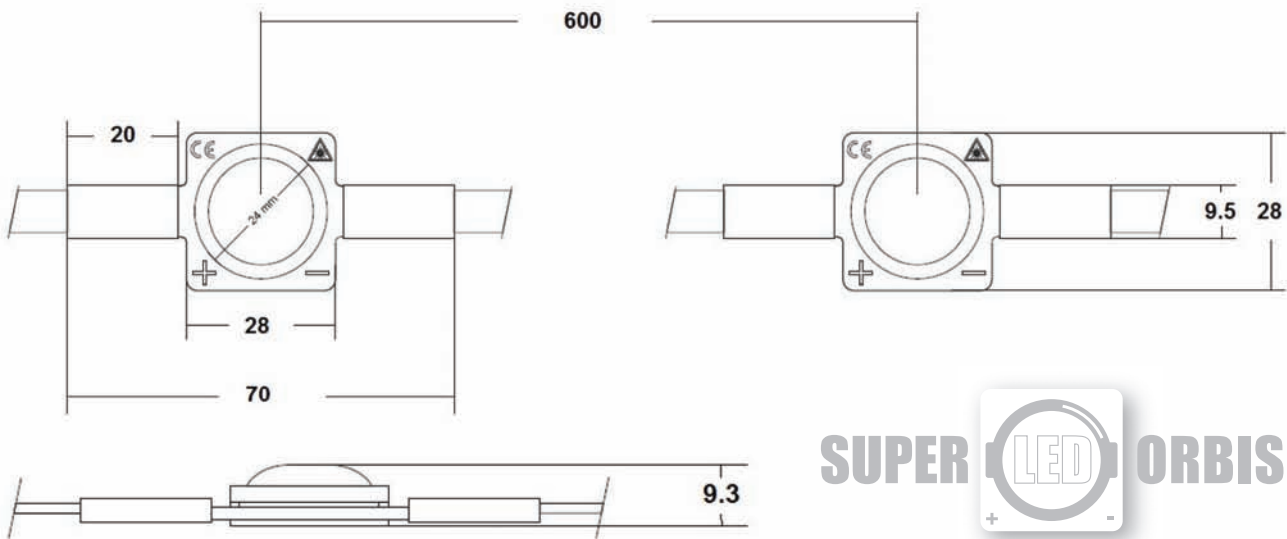

Super Orbis LED - Dimensions & Specifications

- Choice of two brightness levels
- Use with 350mA or 700mA drivers
- Modules with self-adhesive backing
- 50,000 hrs life to 70% brightness
- Weather resistant IP65
- Use 3M 314 cable links

Part no.	Description & LED	Luminous Flux, Lm	Voltage Vf	W	CRI / Ra	Efficacy lm / W
Technical data at 350mA						
OL0900001	Super Orbis LED White with lens, 6300K	135	3.3	1.16	75	117
OL0900002	Super Orbis LED White with lens, 5100K	110	3.3	1.16	83	95
Technical data at 700mA						
OL0900001	Super Orbis LED White with lens, 6300K	235	3.6	2.52	75	93
OL0900002	Super Orbis LED White with lens, 5100K	192	3.6	2.52	83	76

Super Orbis LED complies with the requirements of the Government's Enhanced Capital Allowances (ECA) scheme which provides businesses with 100% first year tax relief on their qualifying capital expenditure. This means that businesses can write off the whole cost of the equipment against taxable profits in the year of purchase.

Oshino Lamps (UK) Ltd

Tel 0115 920 9513 sales@oshino.co.uk www.superorbisled.co.uk