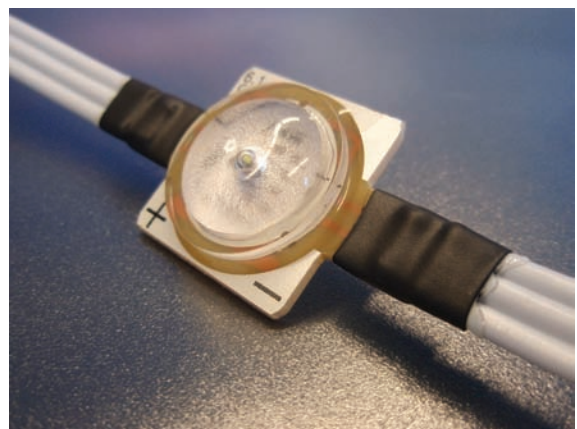

Super Orbis LED

LED lighting products

Super Orbis LED is an all new, high lighting power but low energy, flexible chain LED system designed specifically for large scale flex-face sign boxes.

Designed for flex-face sign boxes

Traditionally, large scale flex-face sign boxes are internally lit using fluorescent tubes. The increasing pressure to find a more energy efficient, reliable and simple to install alternative has inspired us to develop **Super Orbis LED**.

Market leading brightness, 235 lumens

At its heart is a high quality Nichia white LED. This bright and efficient LED produces up to 235 lumens and an efficacy up to 117 lumens per W.

Encapsulated, water and dust resistant (IP65) modules are spaced at 60cm intervals along a flexible chain.

Exceptional performance achieved with special Batwing lens

Light is distributed forwards in a wide batwing or M shaped beam. This reduces the number of modules required to produce a uniformly lit appearance on the flex-face's skin.

Only 9 modules and 11watts / 1 sq Metre

Only nine **Super Orbis LED** modules in a single, easy to lay out, series chain are required to light 1 sq M of sign which will consume 11W of electricity. Only a single power supply is necessary to achieve a choice of two brightnesses in up to 10 sq metres of sign.

Interested in LEDs for built-up letters and other sign applications?

*See our F-LED series at:
www.superorbisled.co.uk*