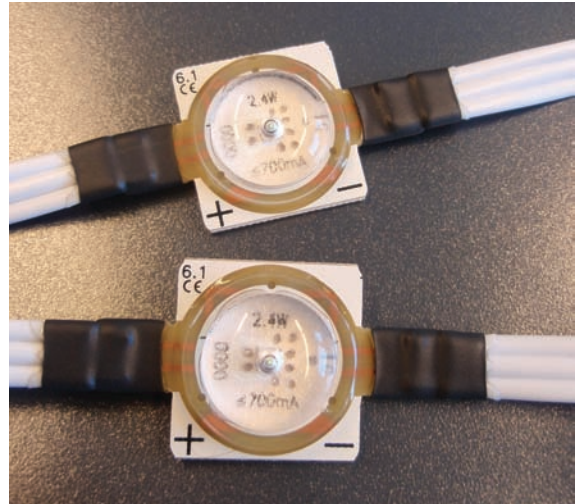

Traditionally, large scale flex-face sign boxes are internally lit using fluorescent tubes. The increasing pressure to find a more energy efficient, reliable and simple to install alternative has inspired us to develop **Super Orbis LED**.

Market leading brightness, 235 lumens

At its heart is a high quality Nichia white LED. This bright and efficient LED produces up to 235 lumens and an efficacy up to 117 lumens per W.

Encapsulated, water and dust resistant (IP65) modules are spaced at 60cm intervals along a flexible chain.

Exceptional performance achieved with special Batwing lens

Light is distributed forwards in a wide batwing or M shaped beam. This reduces the number of modules required to produce a uniformly lit appearance on the flex-face's skin.

Only 9 modules and 11watts / 1 sq Metre

Only nine **Super Orbis LED** modules in a single, easy to lay out, series chain are required to light 1 sq M of sign which will consume 11W of electricity. Only a single power supply is necessary to achieve a choice of two brightnesses in up to 10 sq metres of sign.